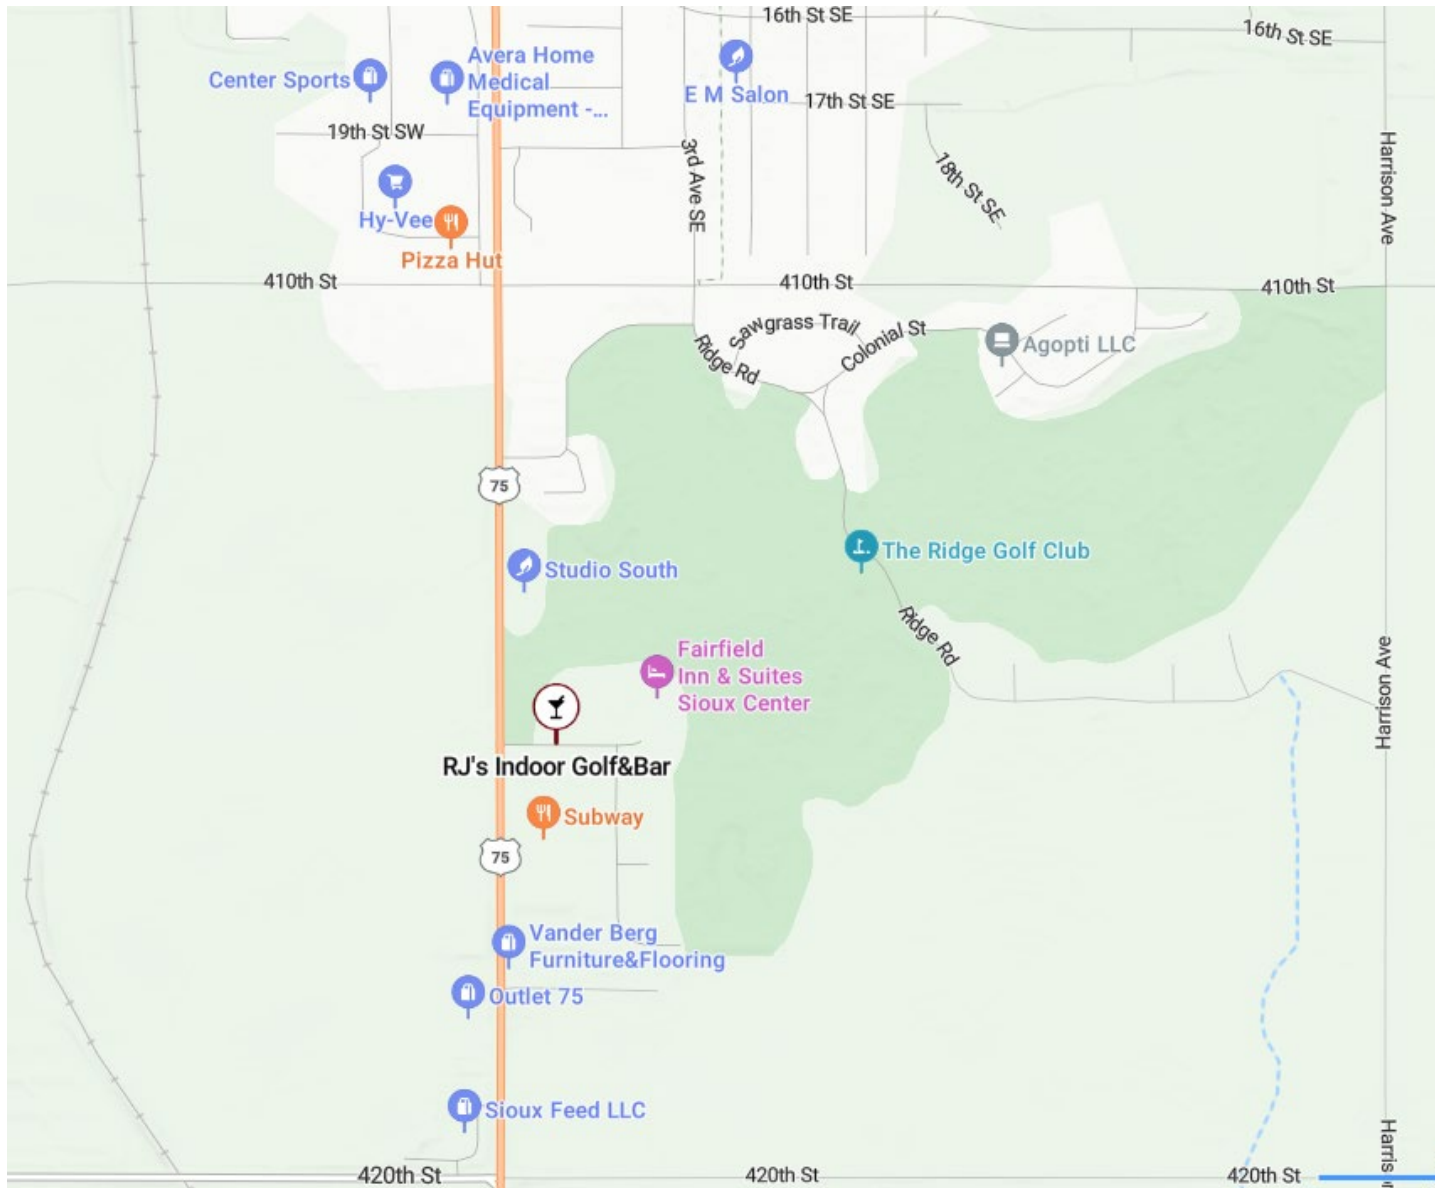

## RJ's Indoor Golf & Bar 2833 St Andrews Way, Sioux Center, IA

RJ's is located on the southern edge of Sioux Center just east of Highway 75 on St Andrews Way, across the street from 4 Brothers and Holiday Inn Express.

Highway 75 is under construction farther north in Sioux Center.

**From South of Sioux Center:** take Highway 75 north to St Andrews Way.

**From Northeast of Sioux Center:** take Highway 18 to Elwood Ave, Elmwood Ave south to 390<sup>th</sup> Street, 390<sup>th</sup> east to Garfield Ave, and Garfield Ave south to 420<sup>th</sup> St, which goes east to meet up with Highway 75 south of St Andrews Way.

**From Northwest of Sioux Center:** take Highway 18 to Hickory Ave, south on Hickory Ave to 400<sup>th</sup> Street, west on 400<sup>th</sup> Street until to Highway 75, then take Highway 75 south to St Andrews Way.

**To reach the golf course from RJ's:** take Highway 75 north to 410<sup>th</sup> Street, 410<sup>th</sup> Street east to Ridge Road